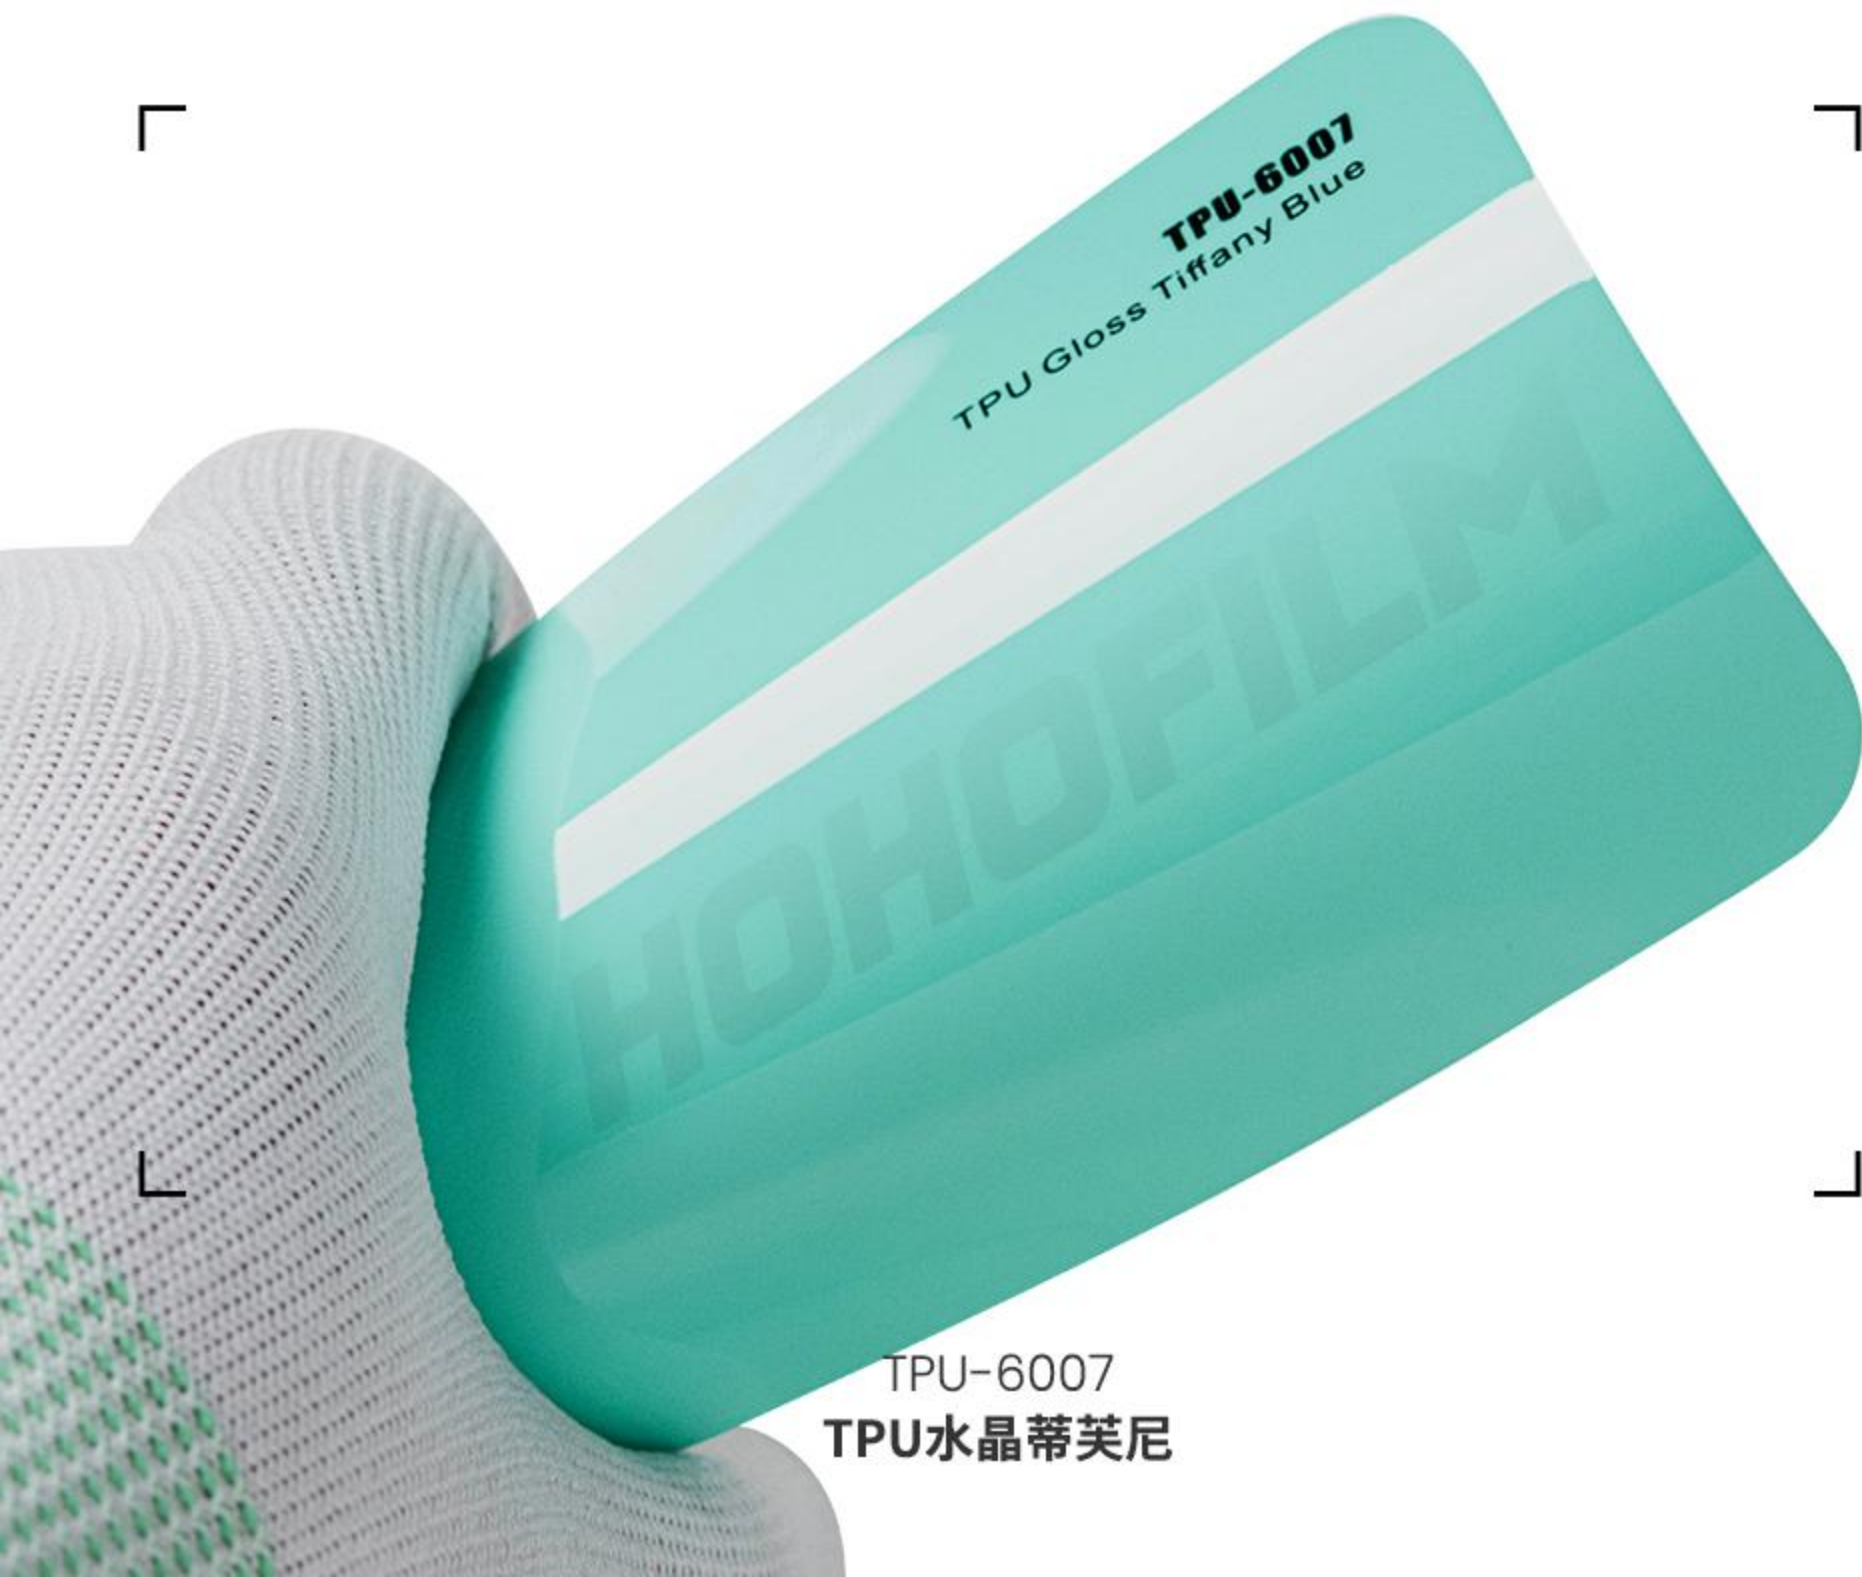

COLOR TPU PPF

TPU-6007
TPU水晶蒂芙尼