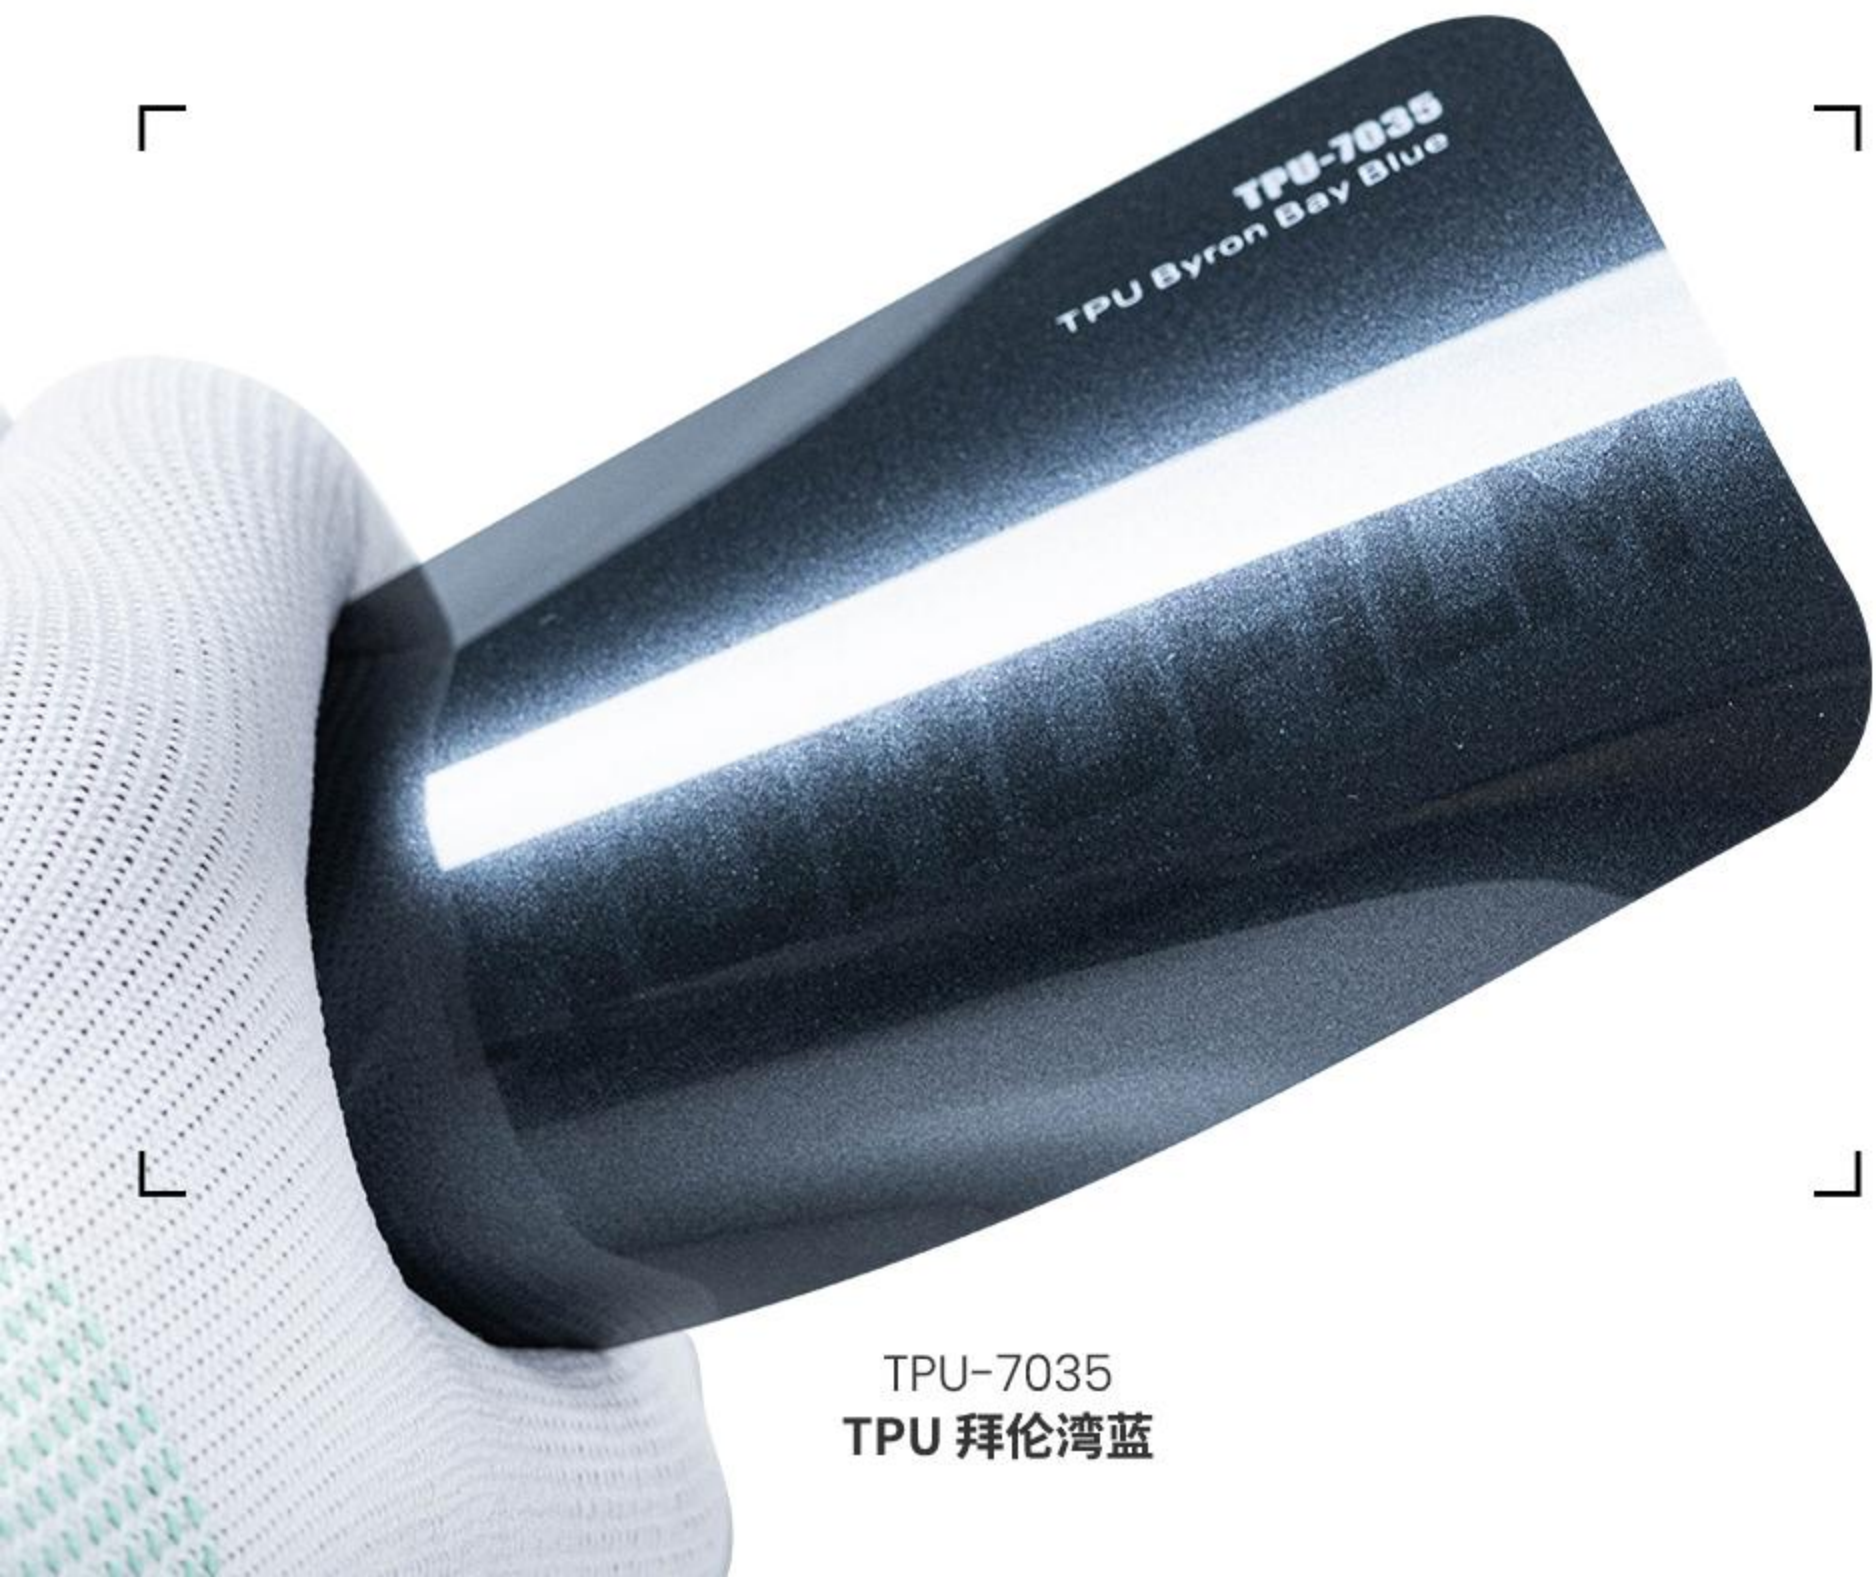

COLOR TPU PPF

TPU-7035
TPU 拜伦湾蓝