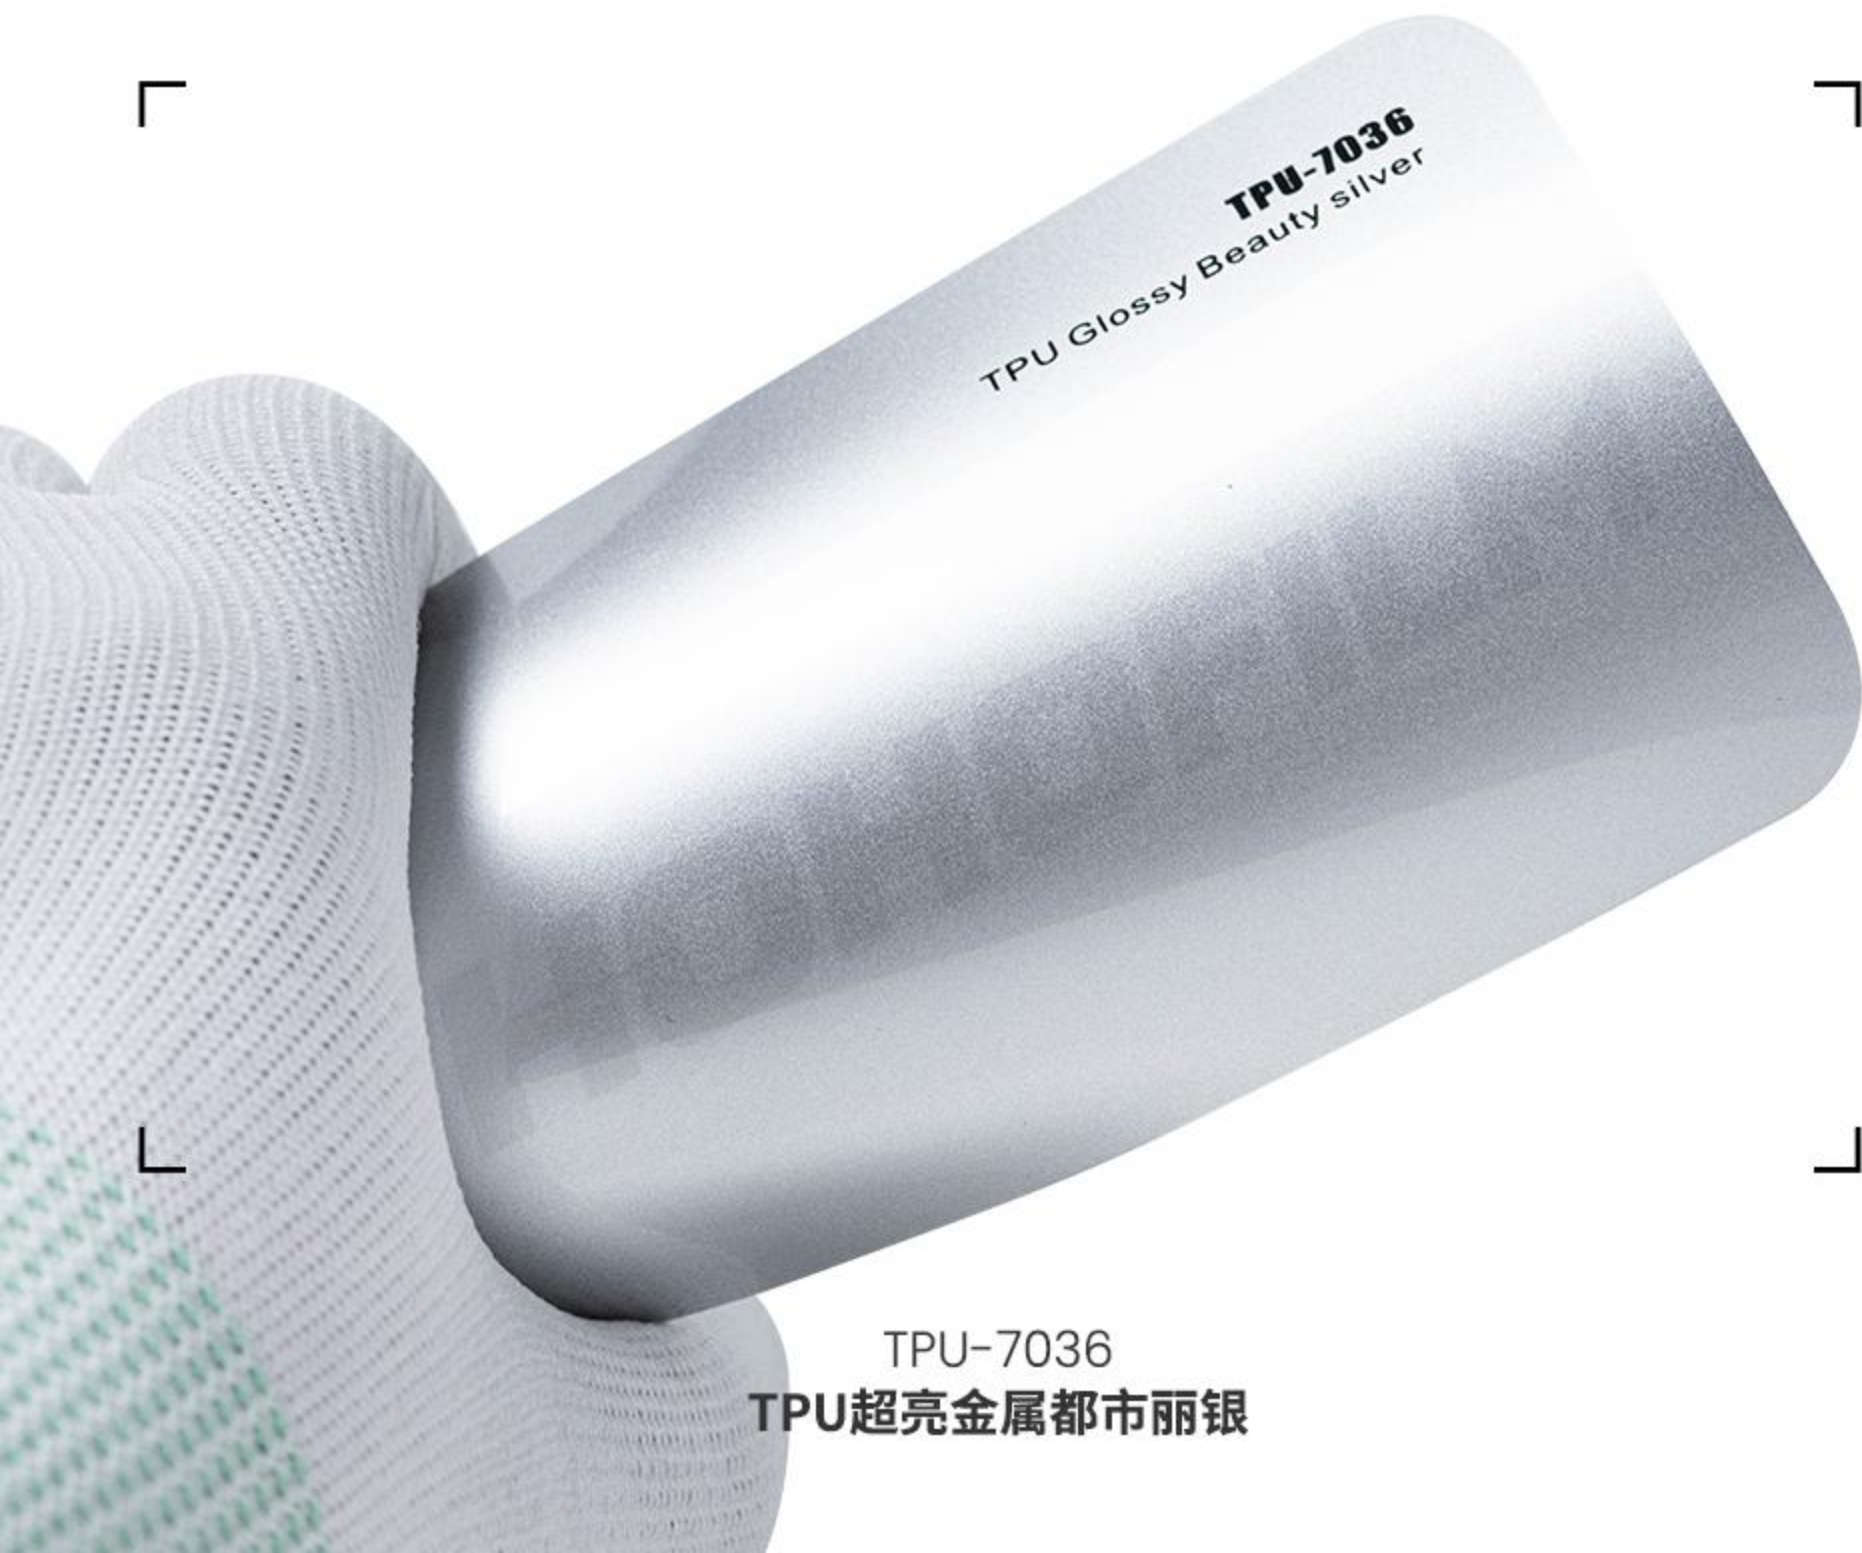

COLOR TPU PPF

TPU-7036
TPU超亮金属都市丽银