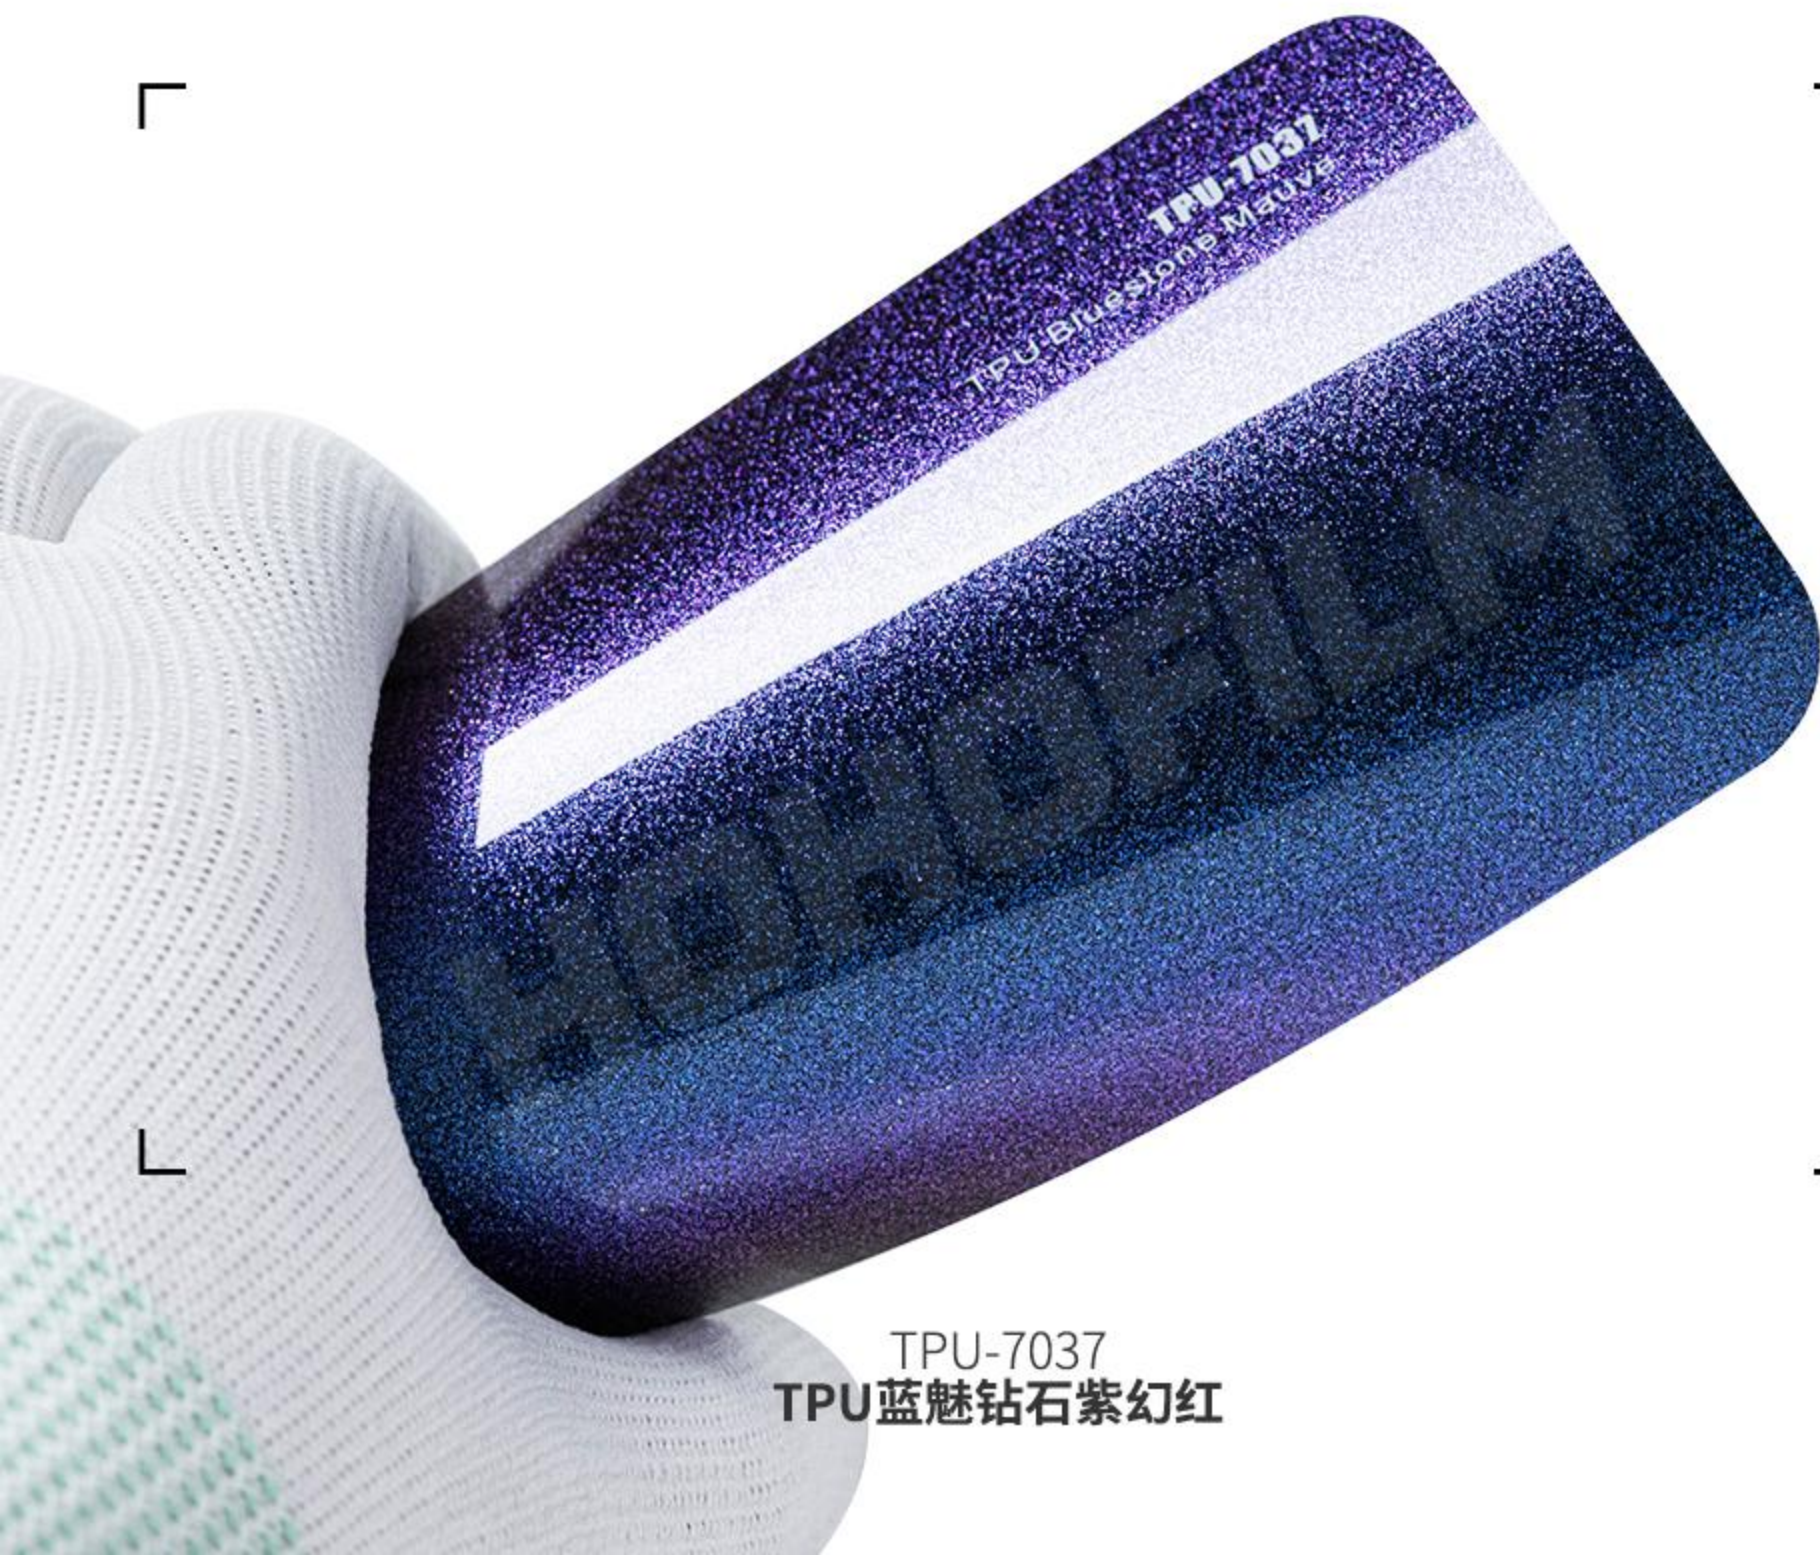

COLOR TPU PPF

TPU-7037
TPU蓝魅钻石紫幻红