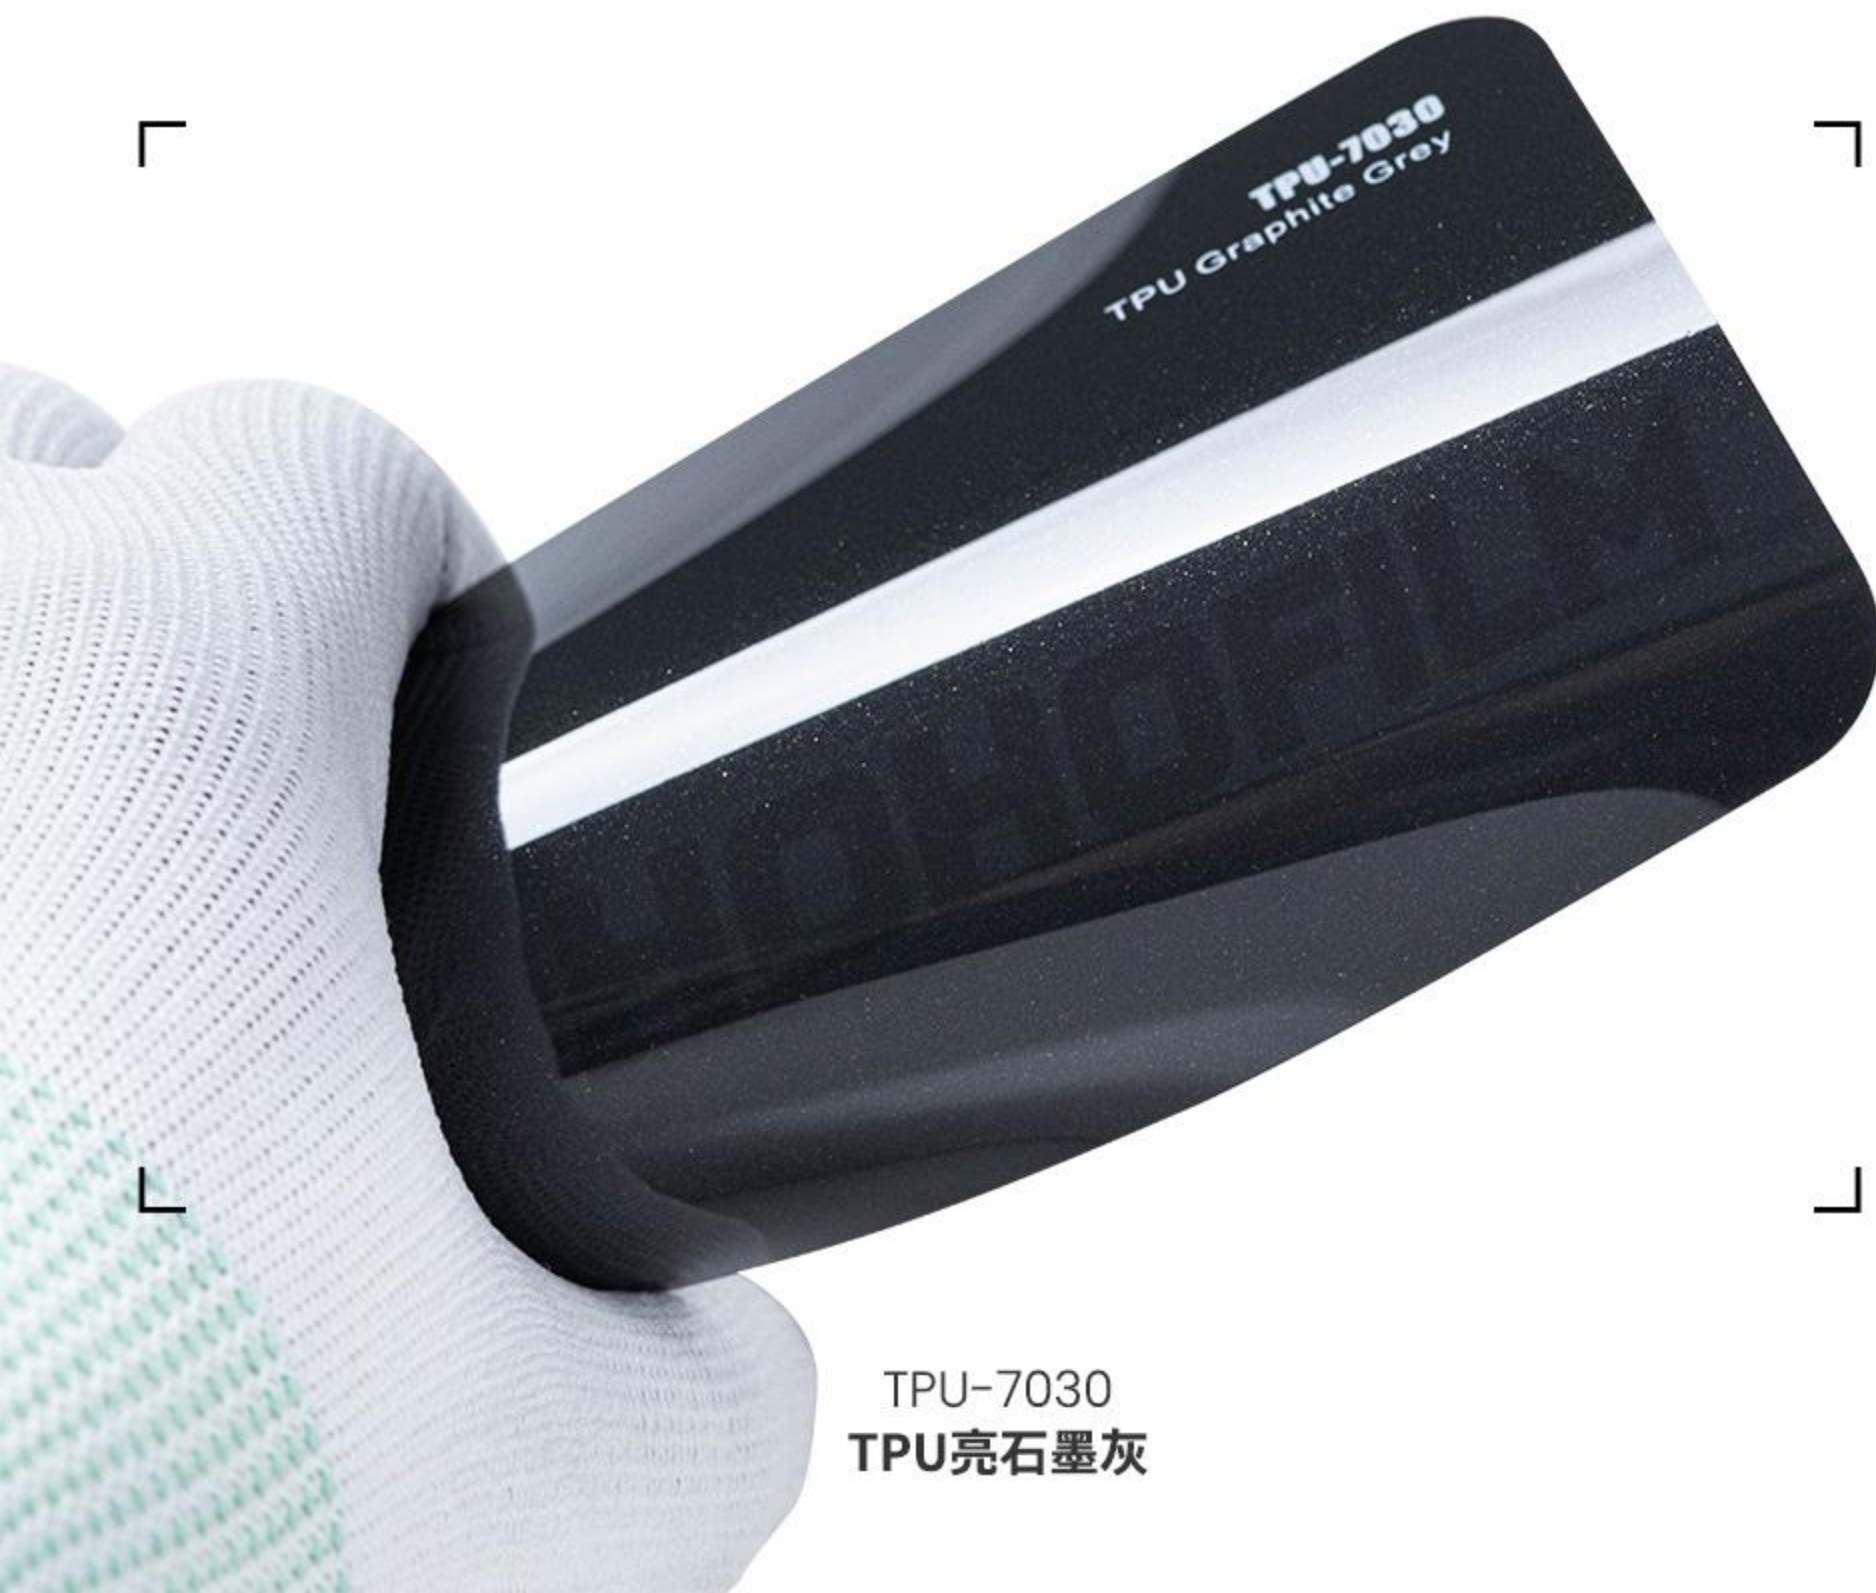

COLOR TPU PPF

TPU-7030
TPU Graphite Grey

TPU-7030
TPU亮石墨灰