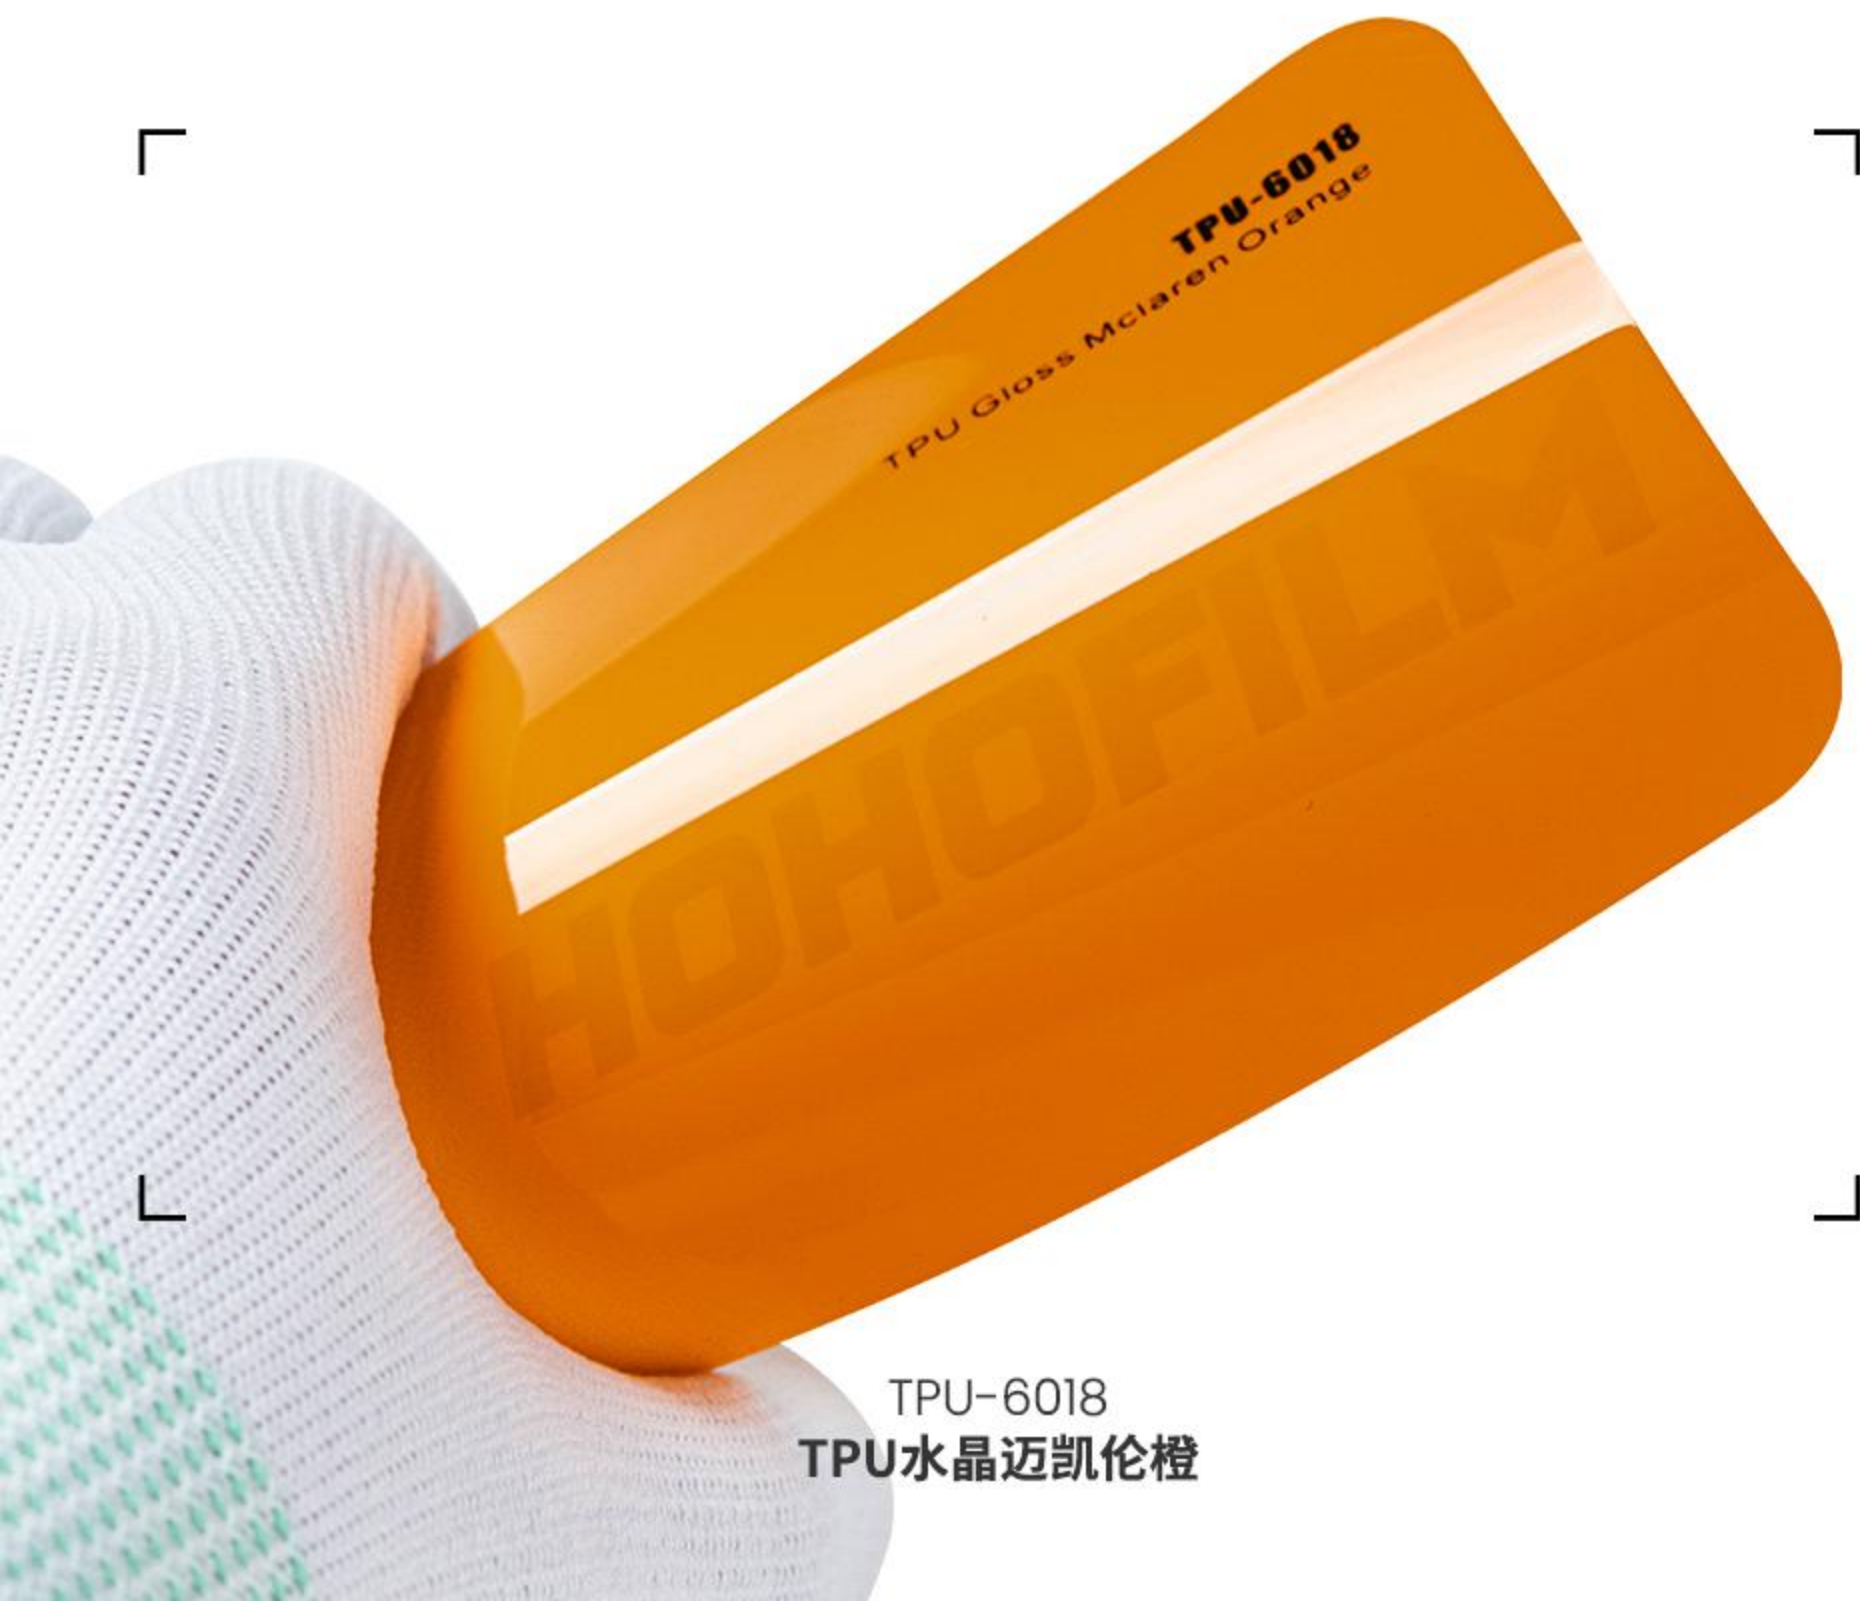

COLOR TPU PPF

TPU-6018
TPU水晶迈凯伦橙