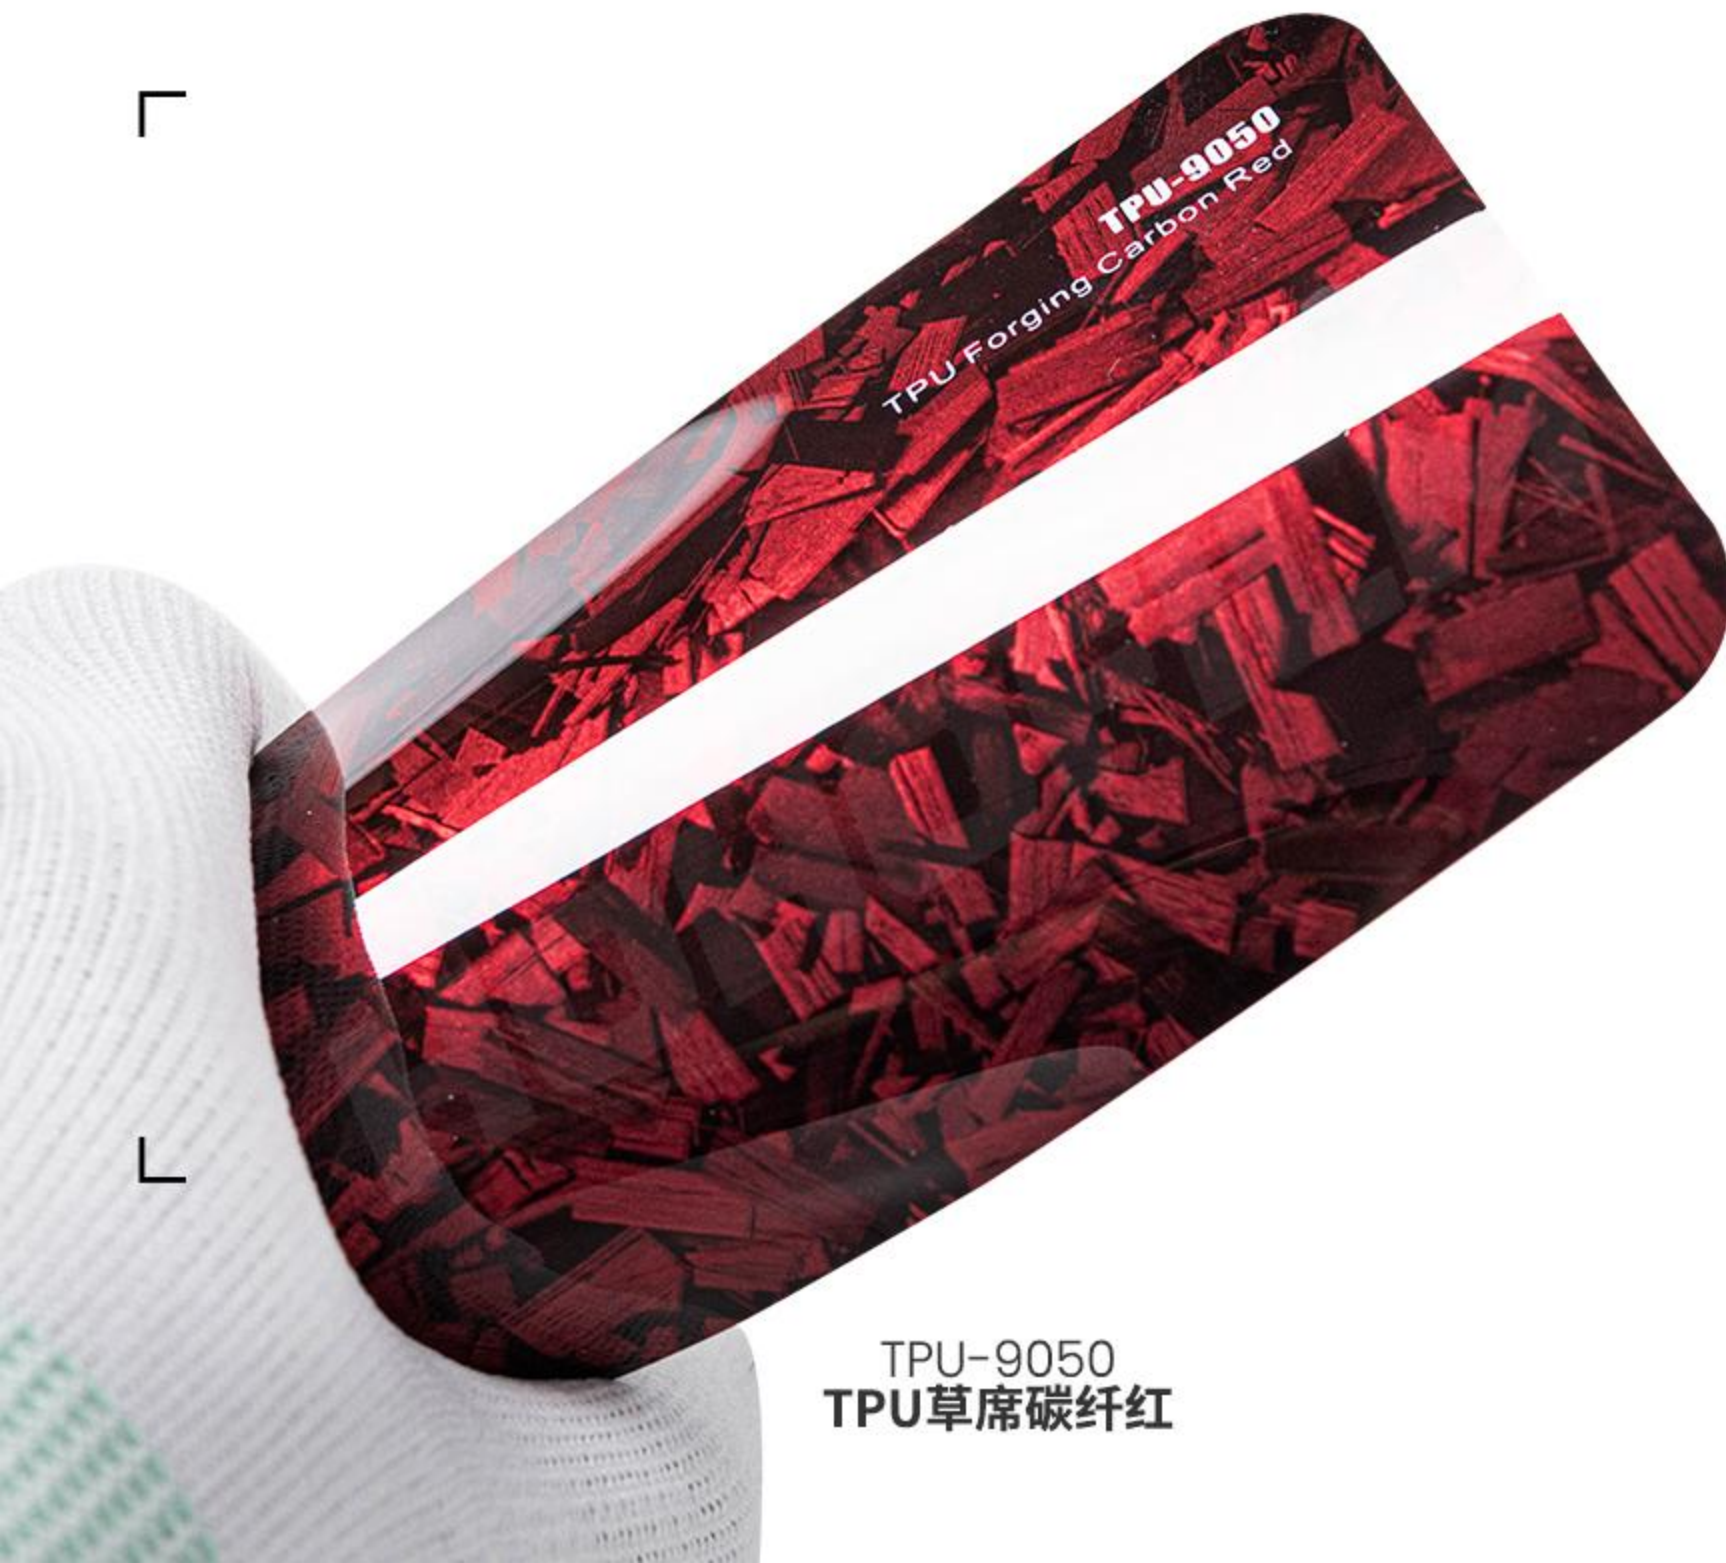

COLOR TPU PPF

TPU-9050
TPU草席碳纤红