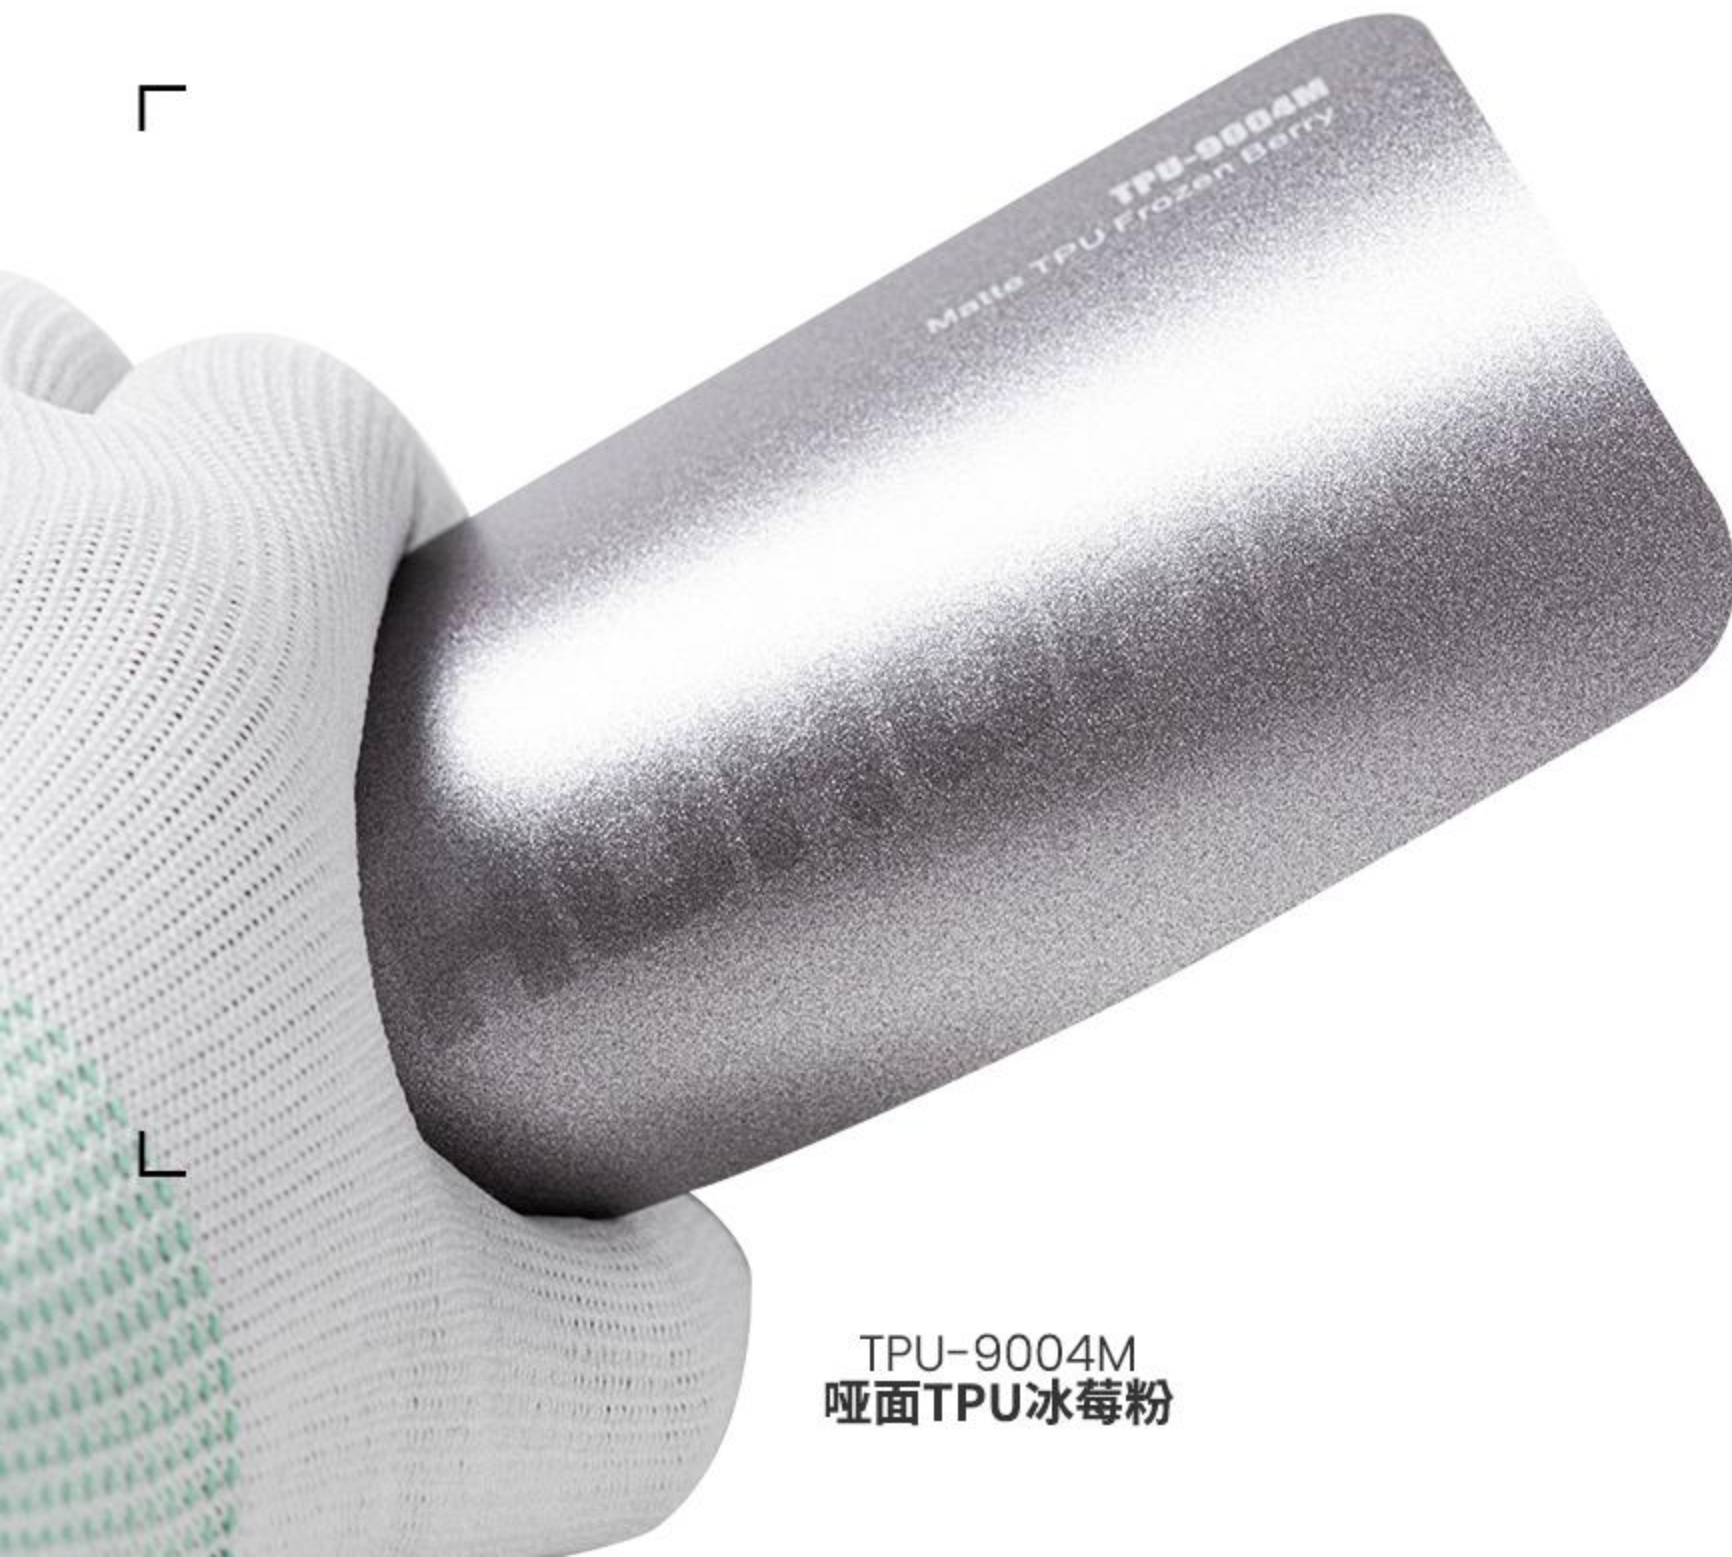

COLOR TPU PPF

TPU-9004M
哑面TPU冰莓粉