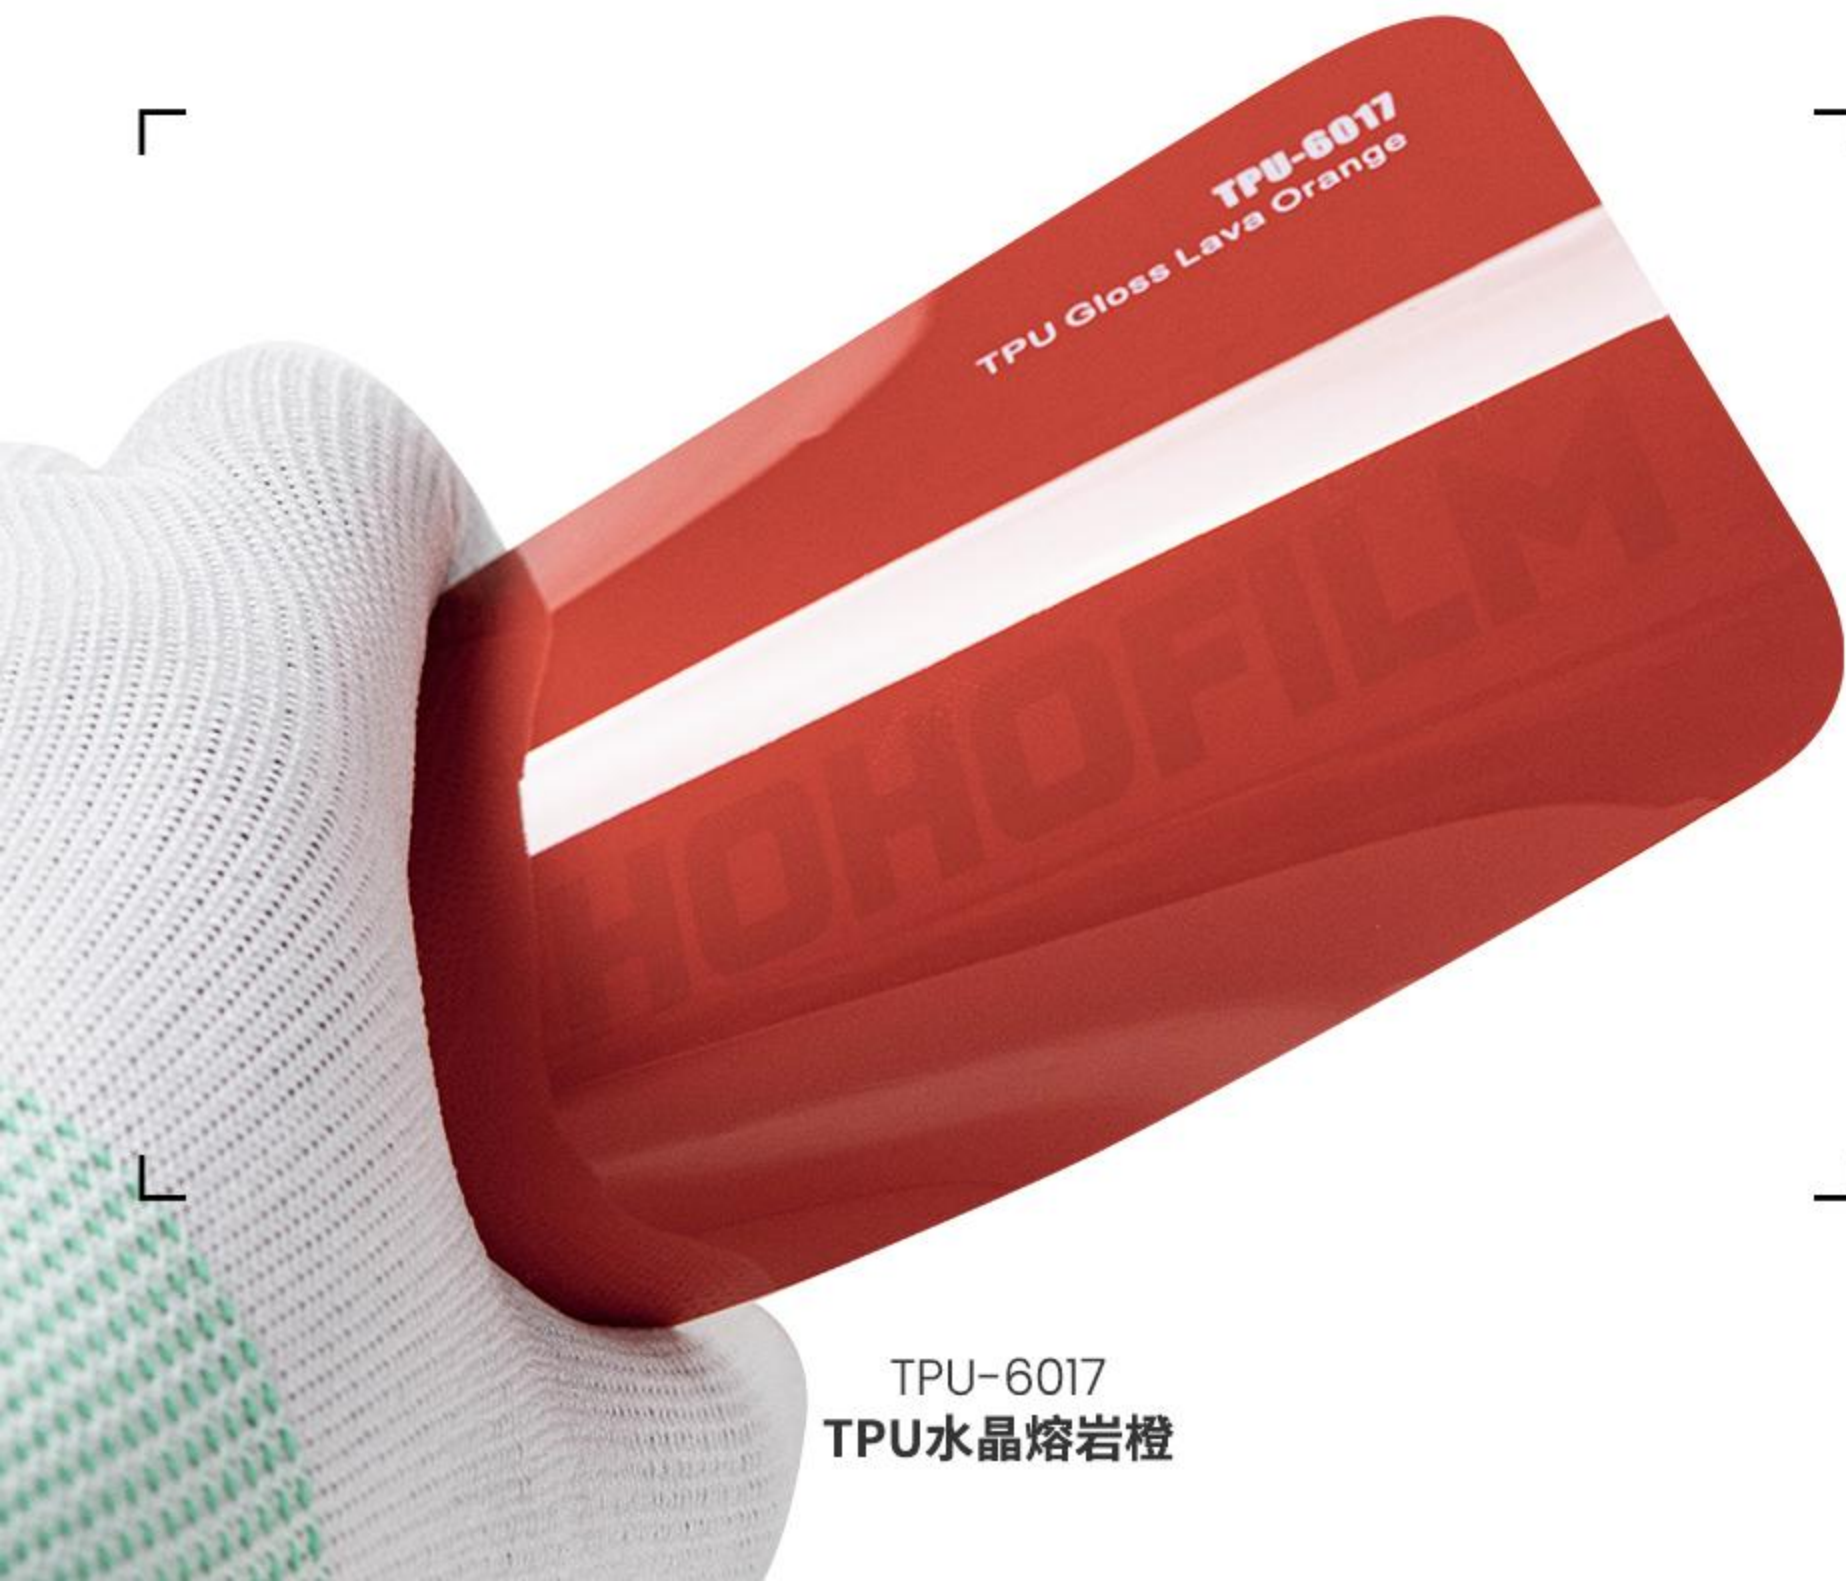

COLOR TPU PPF

TPU-6017
TPU水晶熔岩橙