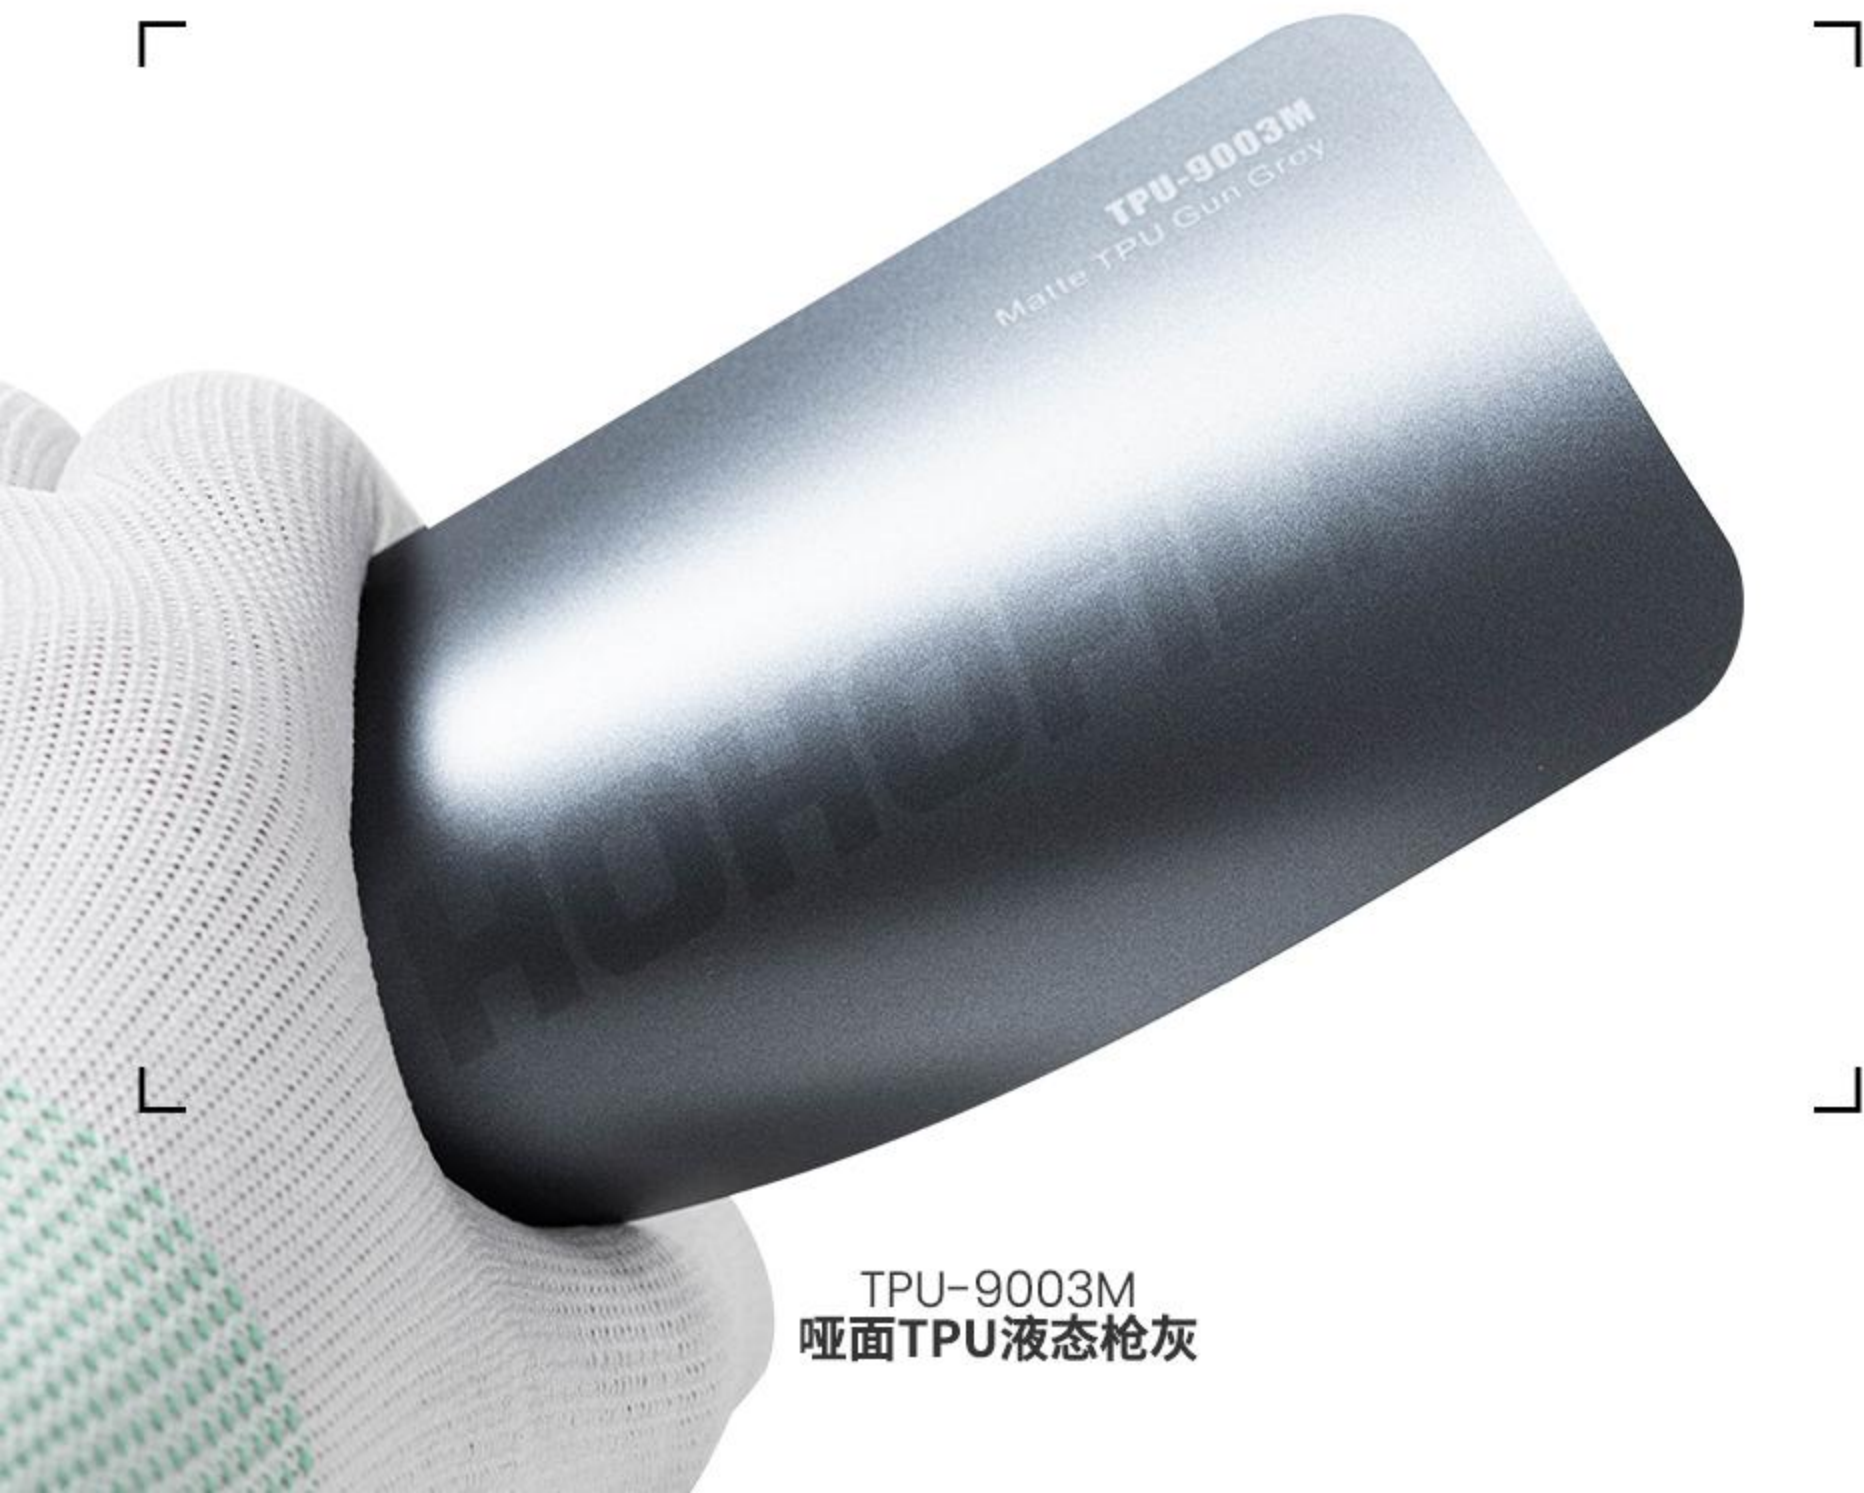

COLOR TPU PPF

TPU-9003M
哑面TPU液态枪灰